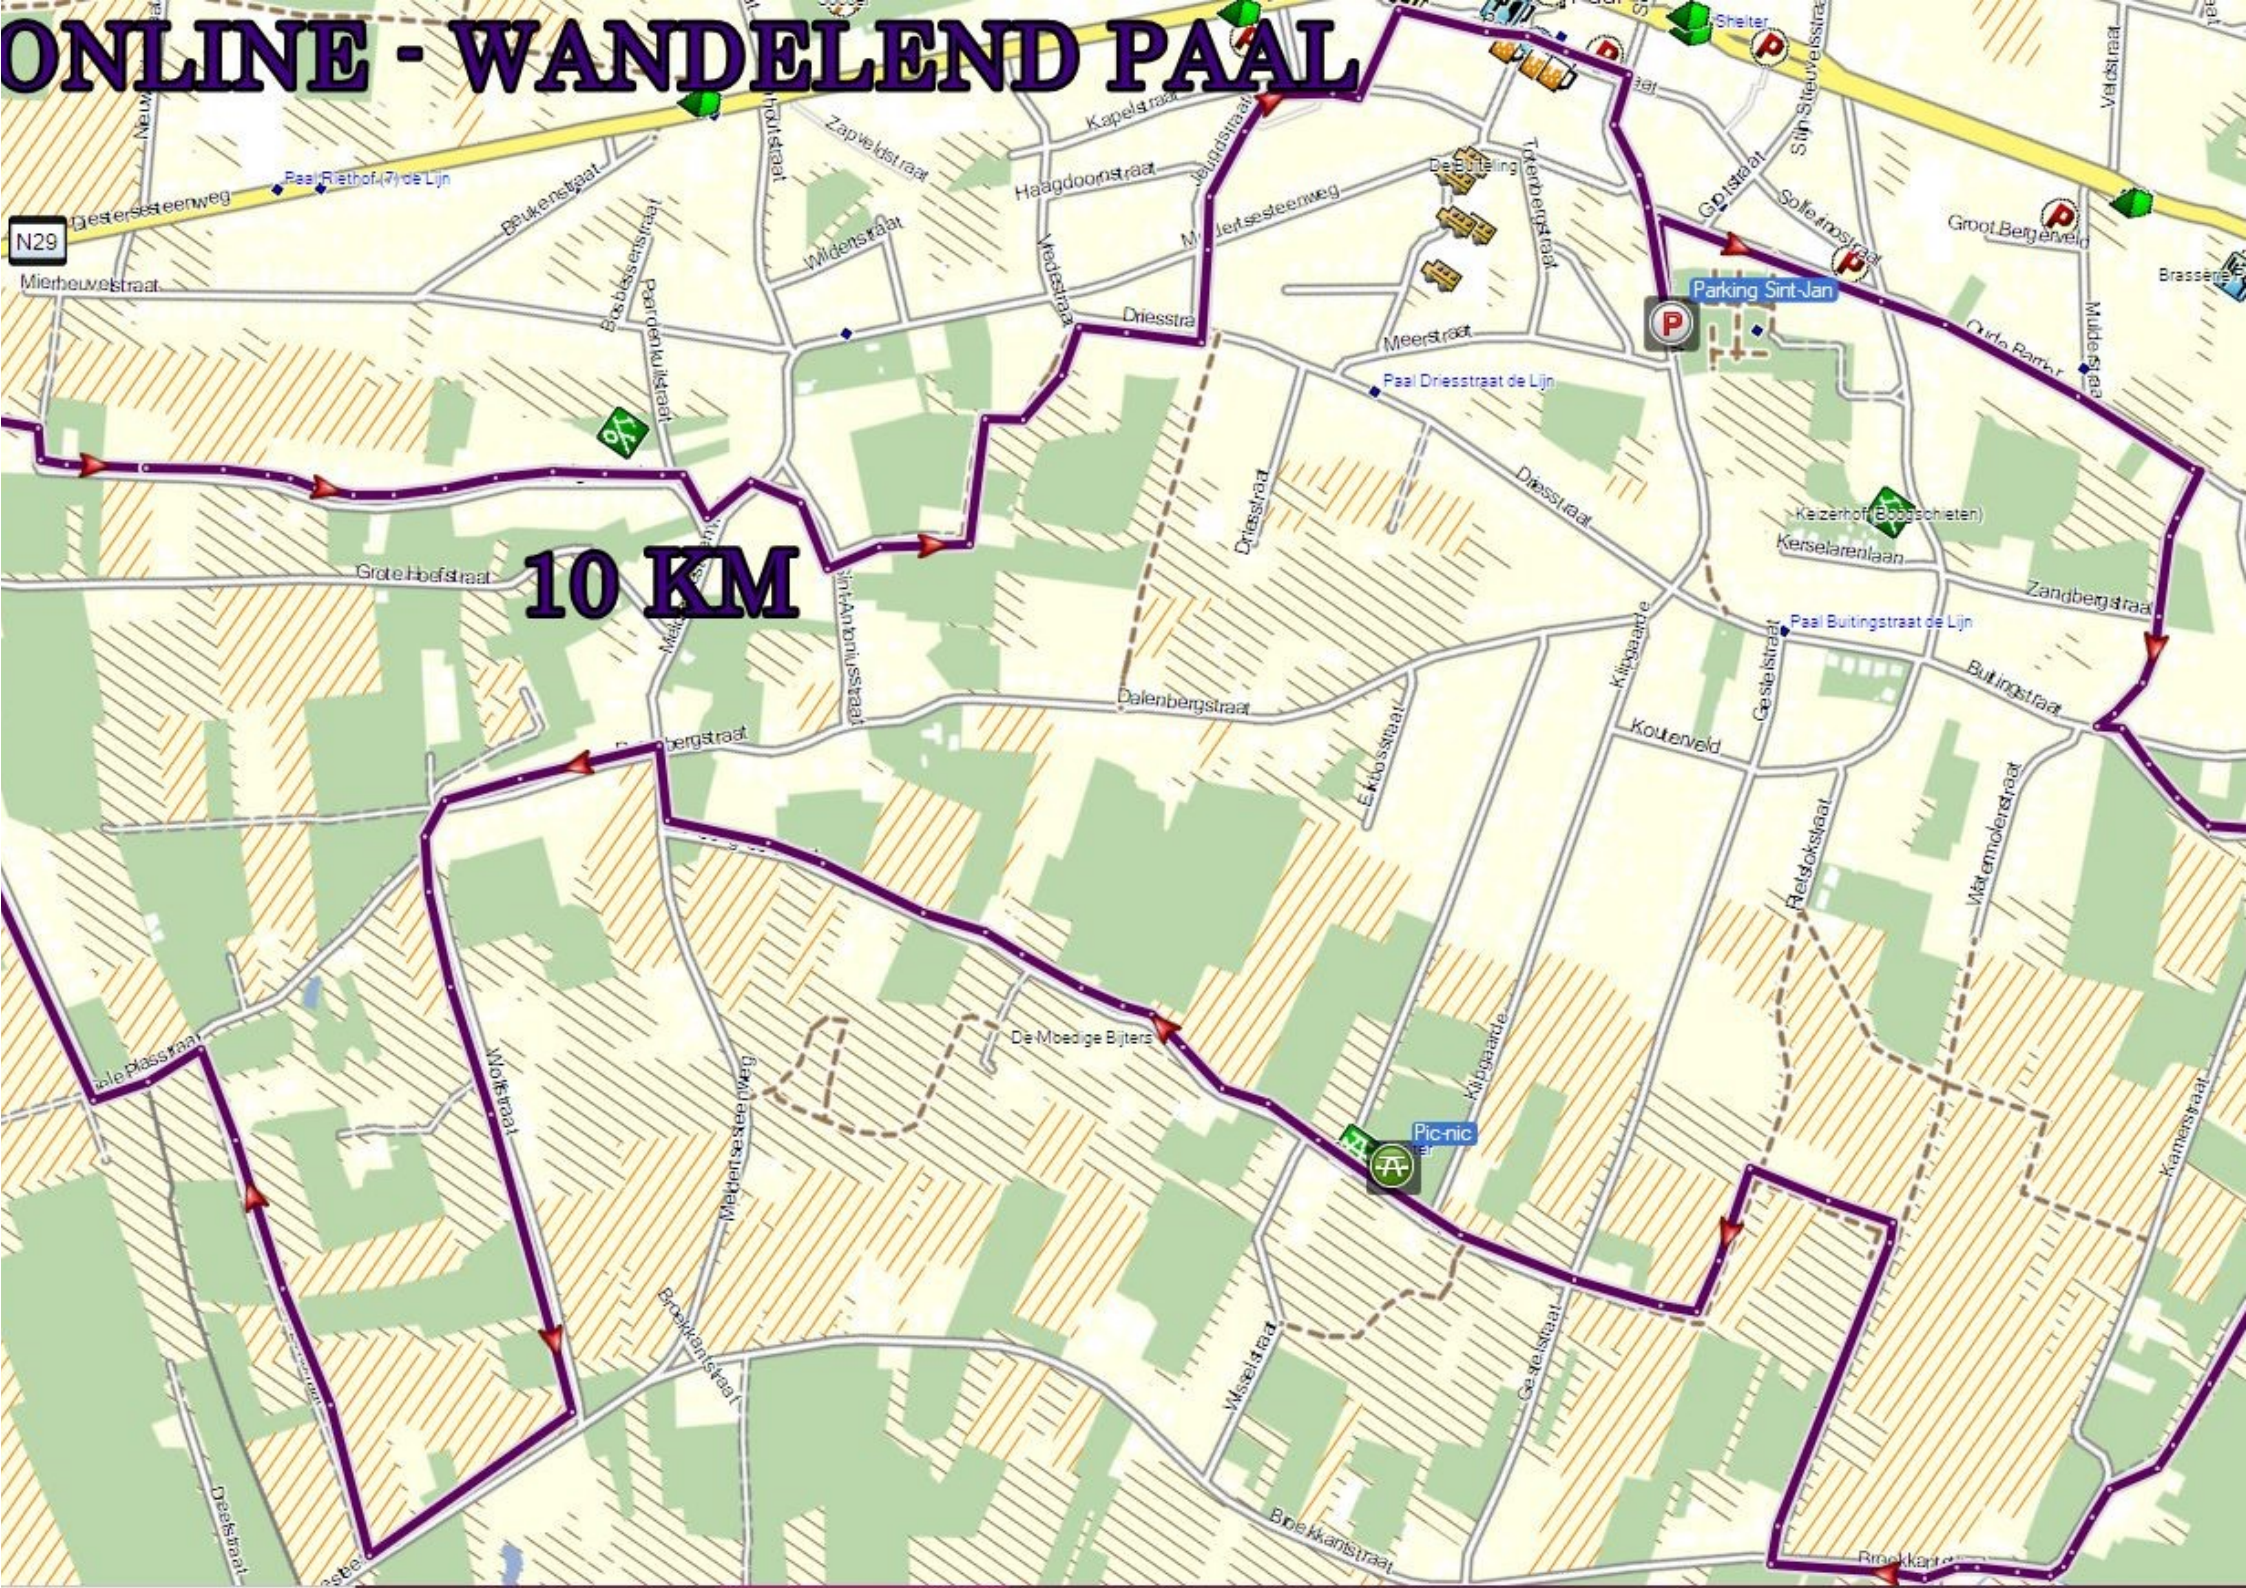

ONLINE - WANDELEND PAAL

10 KM

Picnic

Parking Sint-Jan

N29